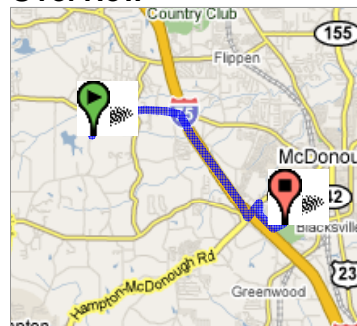

Start **307 N Mt Carmel Rd
Hampton, GA 30228**
End **140 Henry Pkwy
McDonough, GA 30253**
Travel **7.2 mi (about 13 mins)**

**307 N Mt Carmel Rd
Hampton, GA 30228**

Drive: 7.2 mi (about 13 mins)

- | | |
|---|-------------------------|
| 1. Head north on N Mt Carmel Rd toward Farmer Dr | 0.5 mi
1 min |
| 2. Turn right at Jonesboro Rd | 2.1 mi
4 mins |
| 3. Turn right to merge onto GA-401 S/I-75 S | 2.7 mi
3 mins |
| 4. Take the GA-20/GA-81 exit 218 to McDonough/
Hampton | 0.4 mi |
| 5. Turn left at GA-20/Hampton-McDonough Rd | 0.4 mi
2 mins |
| 6. Turn right at Industrial Blvd | 0.8 mi
2 mins |
| 7. Turn left at Henry Pkwy | 0.3 mi |

**140 Henry Pkwy
McDonough, GA 30253**

These directions are for planning purposes only. You may find that construction projects, traffic, or other events may cause road conditions to differ from the map results.

Map data ©2007 NAVTEQ™

Overview

Start

End

Map data ©2007 NAVTEQ™