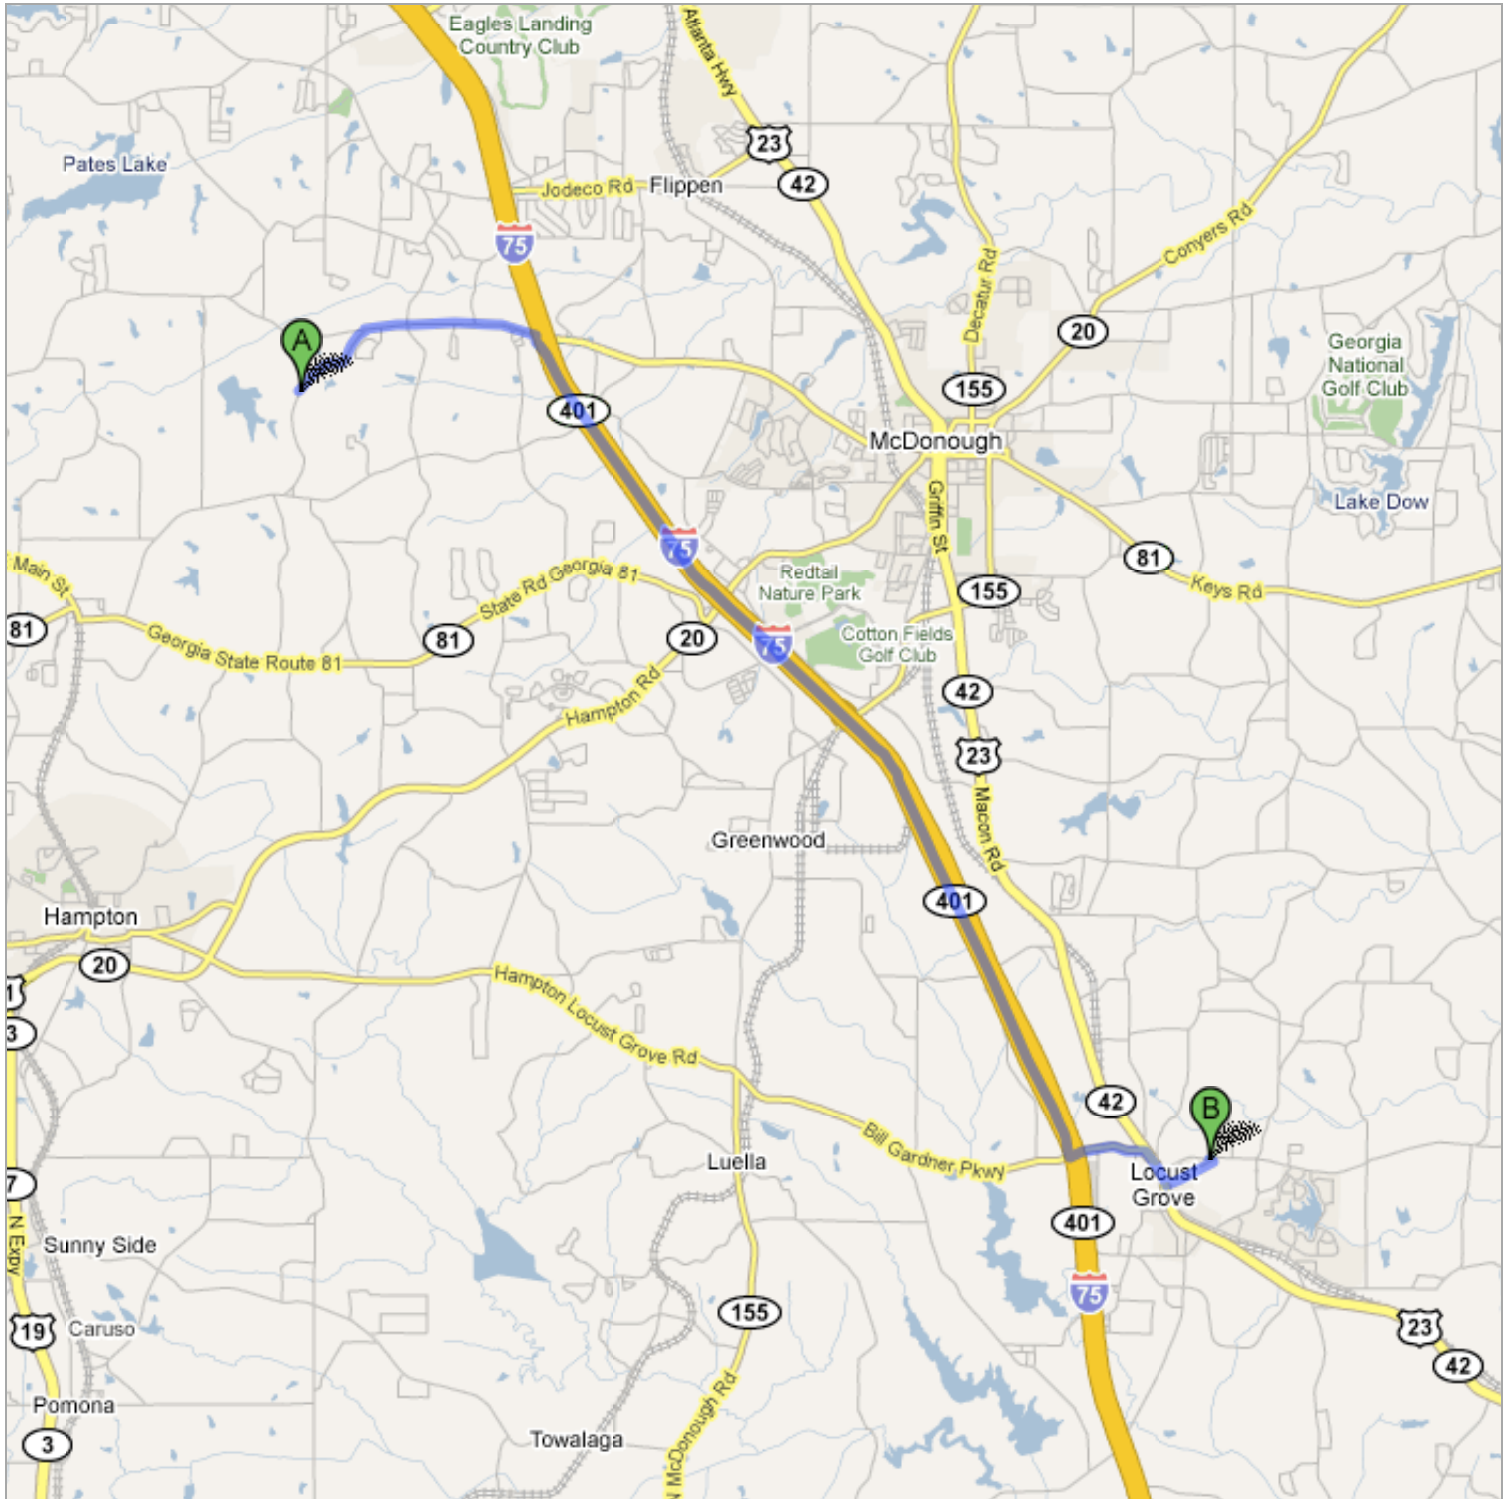

# Directions to 301 Club Dr, Locust Grove, GA 30248

13.3 mi – about 21 mins

**Save trees. Go green!**

Download Google Maps on your phone at [google.com/gmm](http://google.com/gmm)

 307 Mt Carmel Rd N, Hampton, GA 30228

- 
1. Head **north** on **Mount Carmel Rd N/Mt Camel Rd** toward **Erma Rd** go 112 ft  
total 112 ft
  -  2. Slight **right** at **Farmer Dr**  
About 2 mins go 0.9 mi  
total 0.9 mi
  -  3. Turn **right** at **Fayetteville Rd/Jonesboro Rd**  
Continue to follow Jonesboro Rd  
About 4 mins go 1.3 mi  
total 2.2 mi
  4. Continue straight to stay on **Jonesboro Rd** go 0.3 mi  
total 2.5 mi  
About 1 min
  -  5. Turn **right** to merge onto **I-75 S** go 8.9 mi  
total 11.4 mi  
About 9 mins
  6. Take exit **212** toward **Jackson/Locust Grove/Hampton** go 0.3 mi  
total 11.7 mi
  -  7. Turn **left** at **Bill Gardner Pkwy** go 0.7 mi  
total 12.4 mi  
About 2 mins
  -  8. Turn **right** at **GA-42/US-23** go 0.4 mi  
total 12.8 mi  
About 1 min
  -  9. Turn **left** at **Peeksville Rd** go 0.5 mi  
total 13.3 mi  
About 2 mins
  -  10. Turn **left** at **Club Dr** go 177 ft  
total 13.3 mi  
Destination will be on the right

 301 Club Dr, Locust Grove, GA 30248

These directions are for planning purposes only. You may find that construction projects, traffic, weather, or other events may cause conditions to differ from the map results, and you should plan your route accordingly. You must obey all signs or notices regarding your route.

Map data ©2009 , Maponics, Tele Atlas