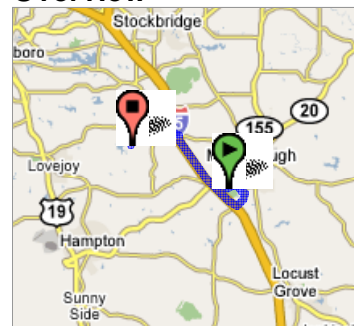

Start **140 Henry Pky
McDonough, GA 30253**
End **307 N Mt Carmel Rd
Hampton, GA 30228**
Travel **9.4 mi (about 15 mins)**

**140 Henry Pky
McDonough, GA 30253**

Drive: 9.4 mi (about 15 mins)

1. Head northeast on Henry Pky toward Henry Parkway Conn	0.4 mi
➔ 2. Turn right at Henry Parkway Conn	0.7 mi 2 mins
➔ 3. Turn right at GA-155	0.8 mi 2 mins
➔ 4. Slight right to merge onto GA-401 N/I-75 N via the I-75 N/GA-401 N ramp	4.3 mi 4 mins
5. Take the Jonesboro Rd exit 221 to Lovejoy	0.3 mi
⬅ 6. Turn left at Jonesboro Rd	2.3 mi 5 mins
⬅ 7. Turn left at N Mt Carmel Rd	0.5 mi 2 mins

**307 N Mt Carmel Rd
Hampton, GA 30228**

These directions are for planning purposes only. You may find that construction projects, traffic, or other events may cause road conditions to differ from the map results.

Map data ©2007 NAVTEQ™

Overview