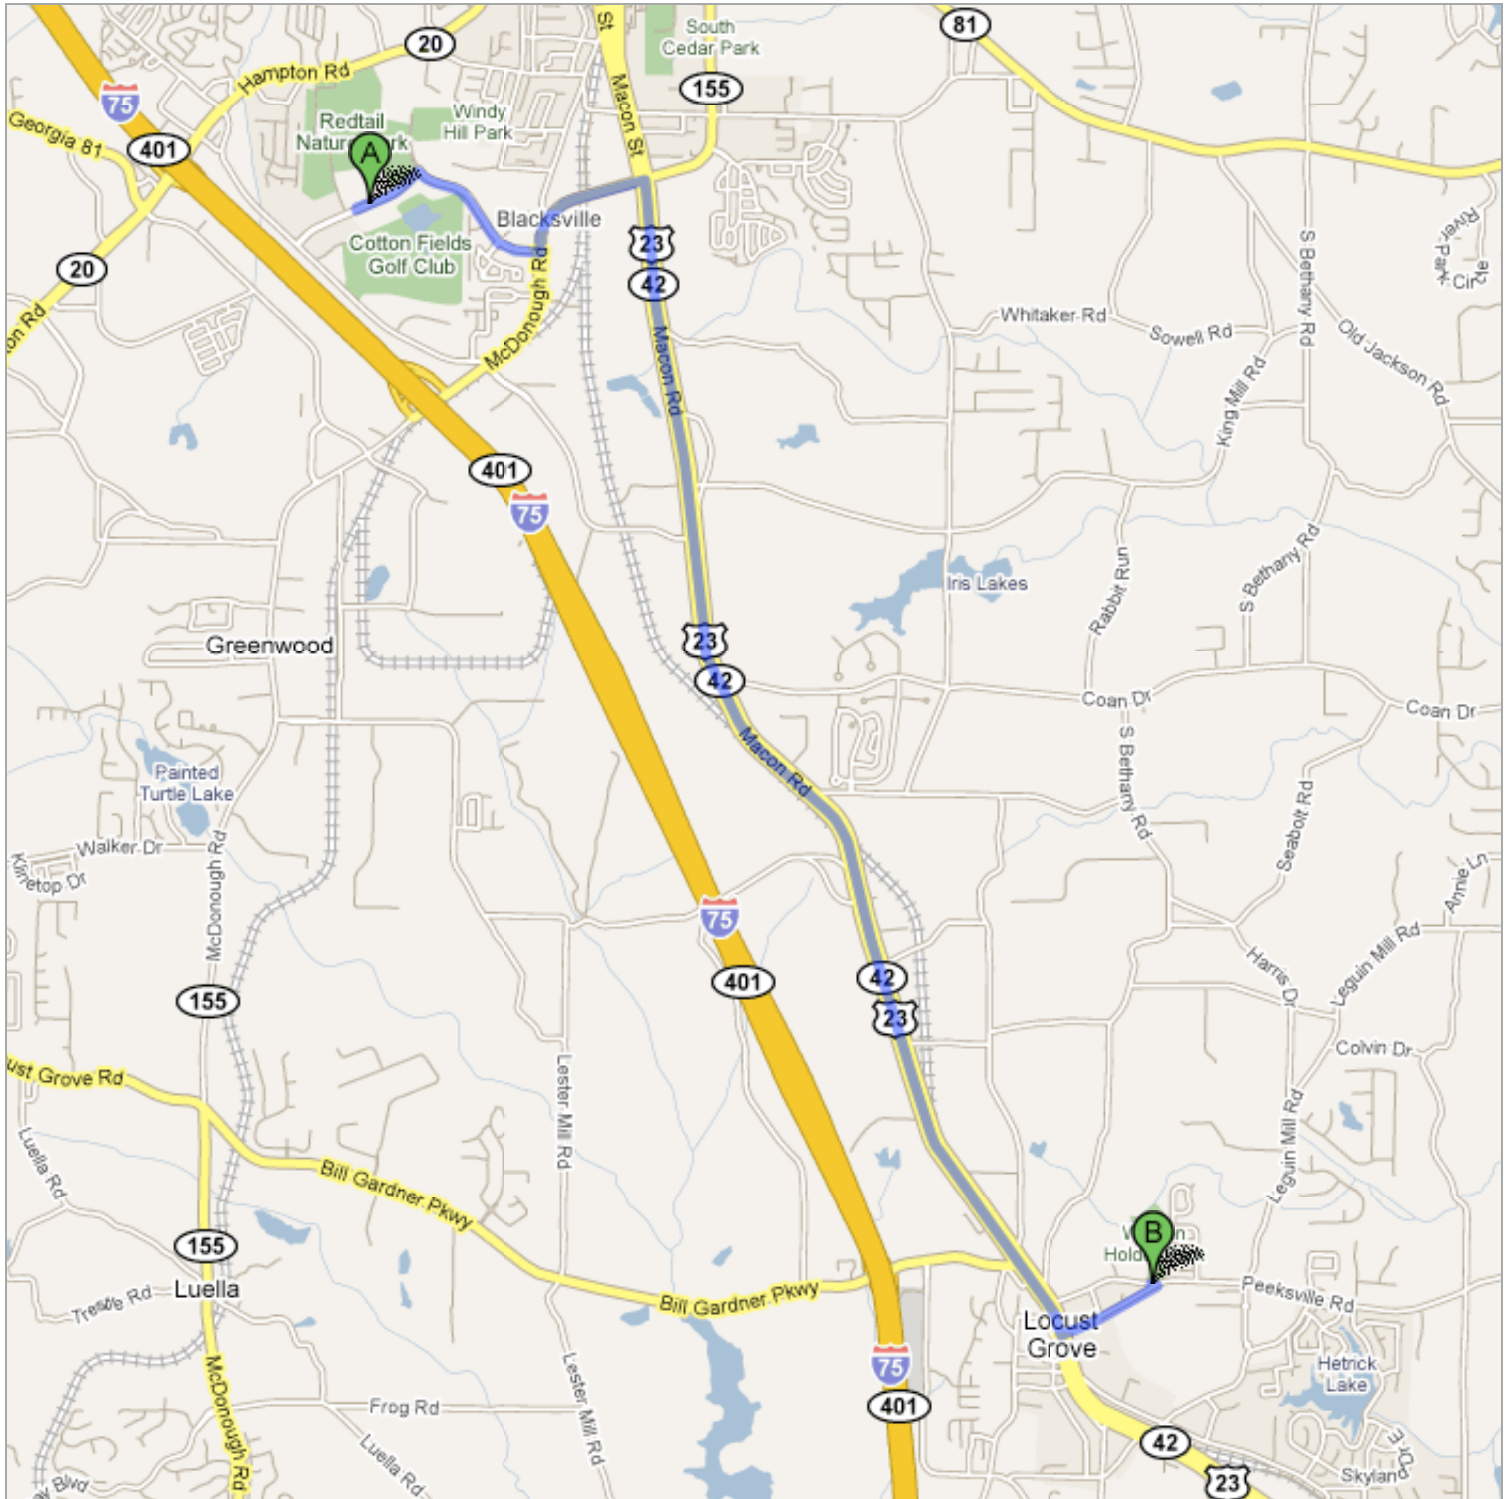

Directions to 301 Club Dr, Locust Grove, GA 30248

8.2 mi – about 14 mins

Save trees. Go green!

Download Google Maps on your phone at google.com/gmm

 143 Henry Pkwy, McDonough, GA 30253

1. Head **southwest** on **Henry Pkwy**

go 302 ft
total 302 ft

2. Make a **U-turn**

About 1 min

go 0.3 mi
total 0.4 mi

3. Turn **right** at **Henry Parkway Connector**

About 2 mins

go 0.7 mi
total 1.1 mi

4. Turn **left** at **GA-155/McDonough Rd**

Continue to follow GA-155

About 2 mins

go 0.6 mi
total 1.8 mi

5. Turn **right** at **GA-42/Macon Rd/US-23**

Continue to follow GA-42/US-23

About 7 mins

go 5.9 mi
total 7.6 mi

6. Turn **left** at **Peeksville Rd**

About 2 mins

go 0.5 mi
total 8.1 mi

7. Turn **left** at **Club Dr**

Destination will be on the right

go 177 ft
total 8.2 mi

 301 Club Dr, Locust Grove, GA 30248

These directions are for planning purposes only. You may find that construction projects, traffic, weather, or other events may cause conditions to differ from the map results, and you should plan your route accordingly. You must obey all signs or notices regarding your route.